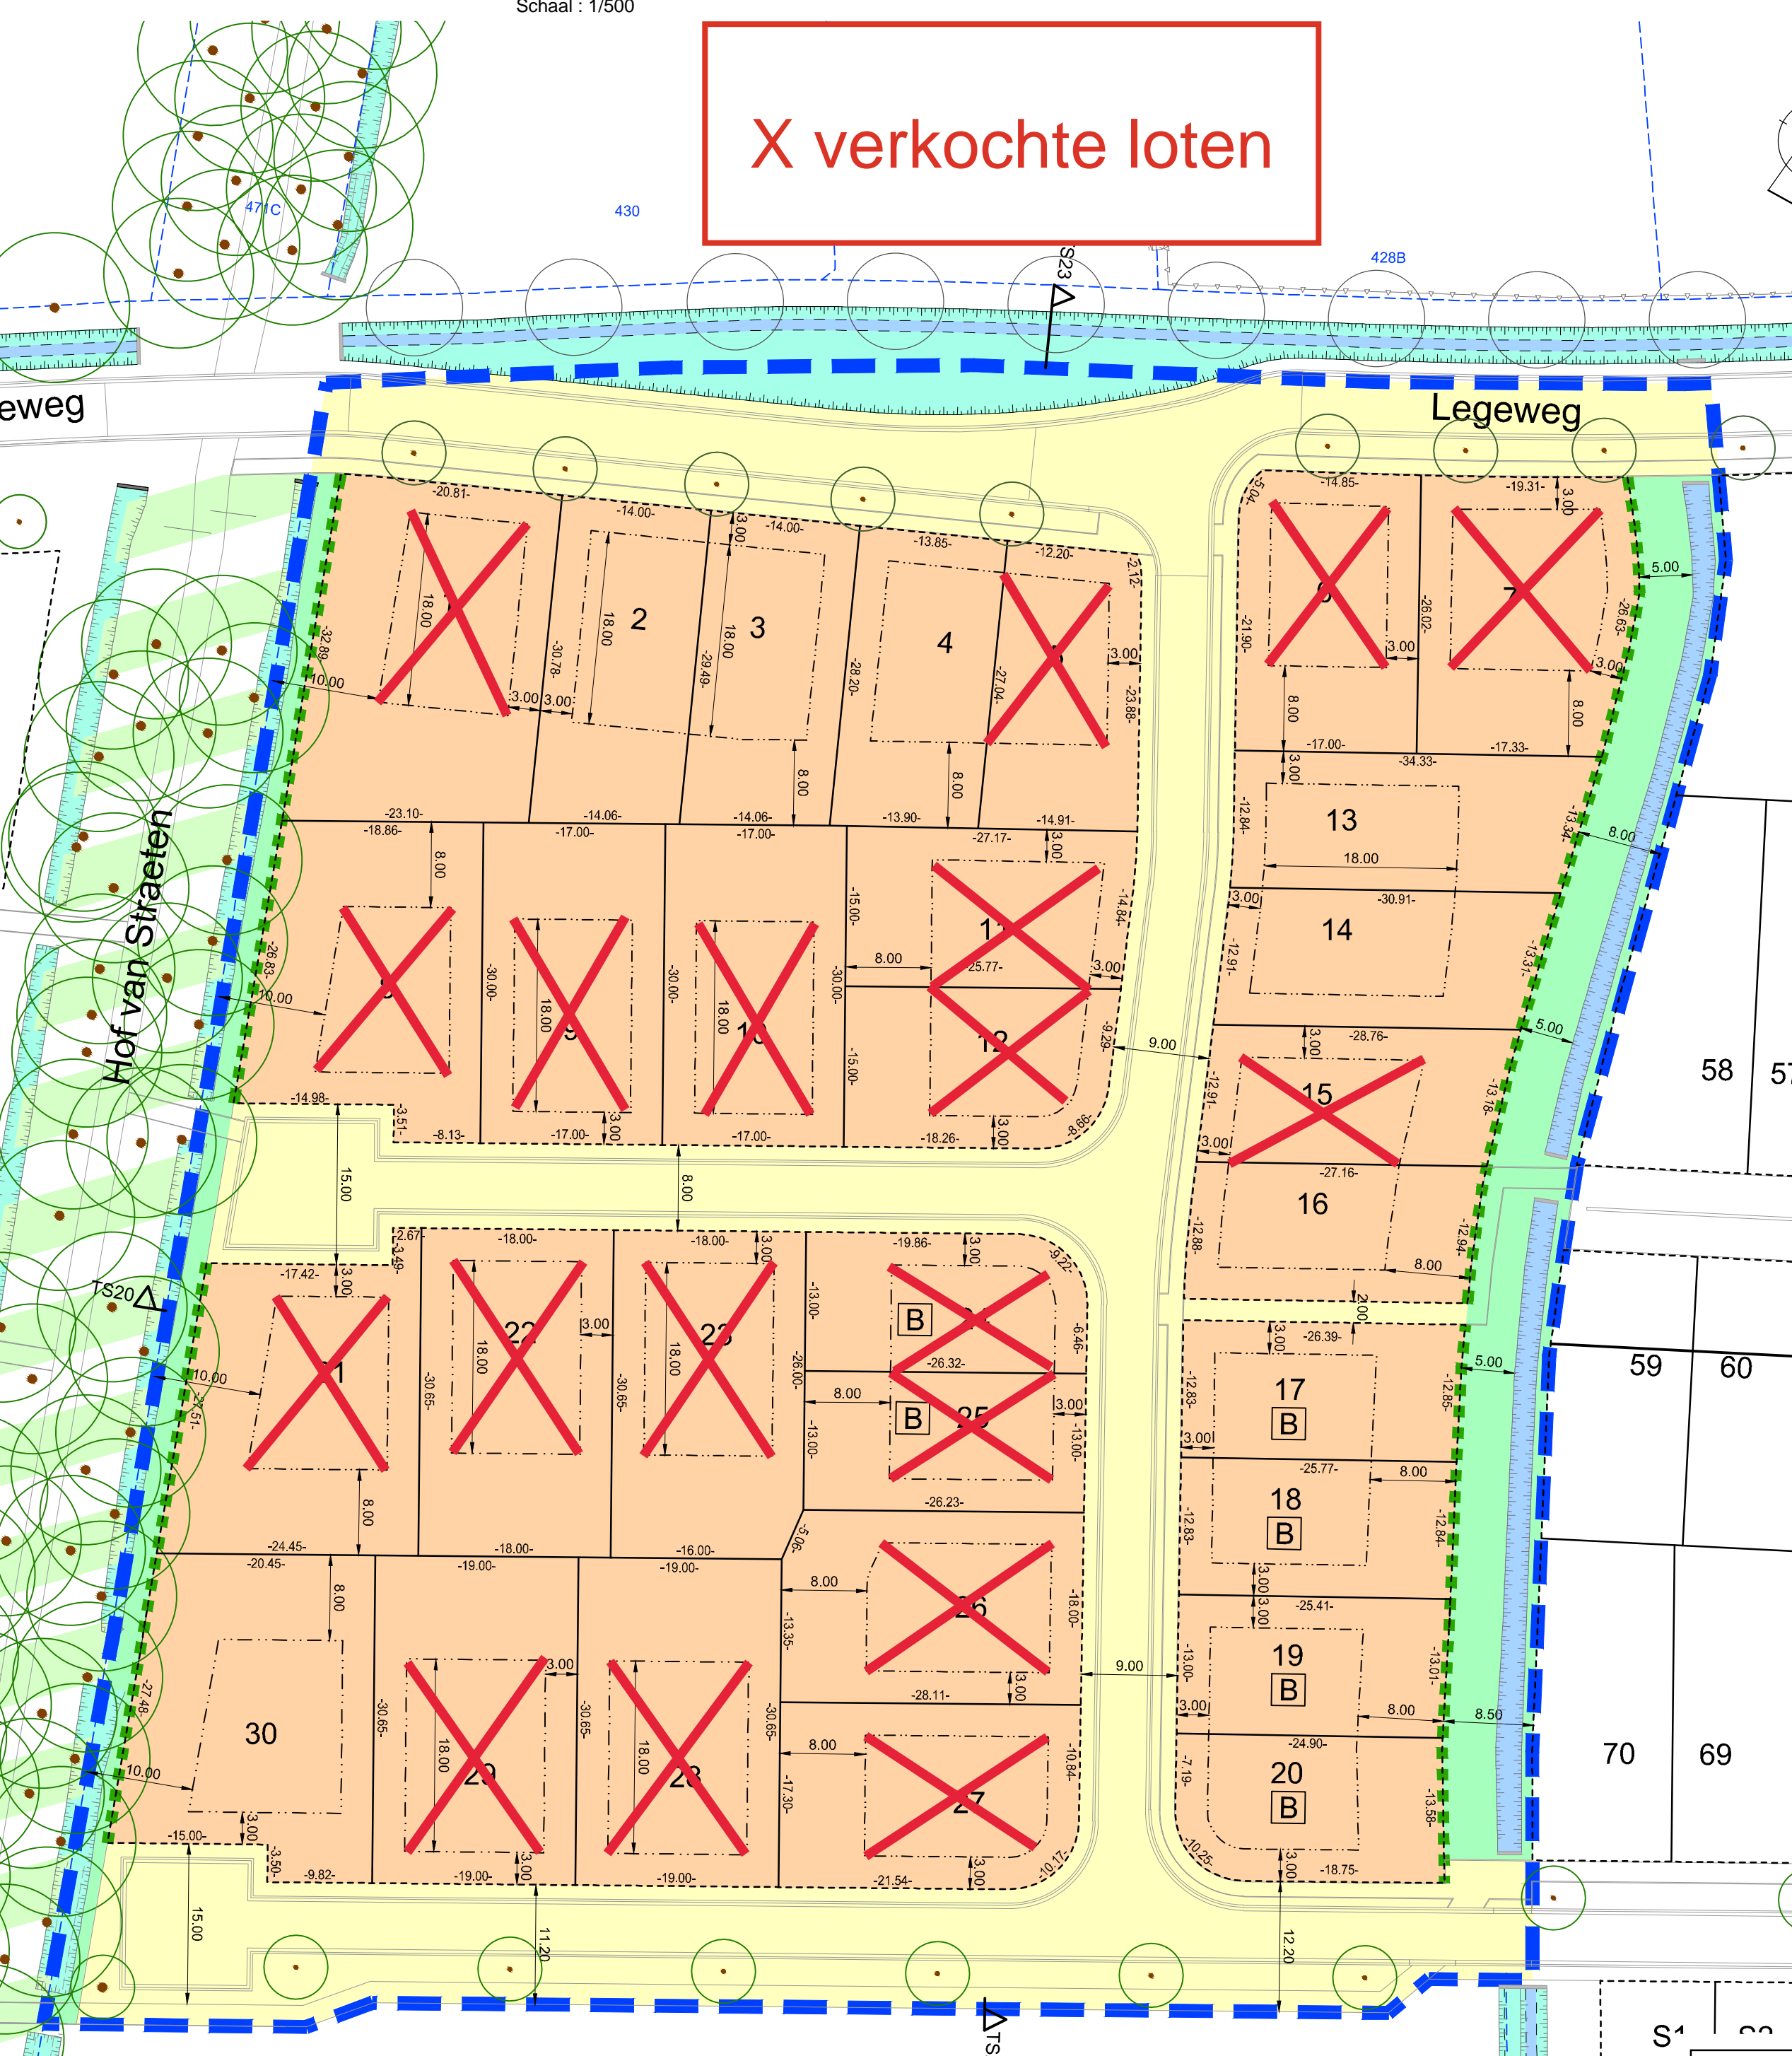

X verkochte loten

eweg

Legeweg

Hof van Straeten

Lot 1: 18.00 x 18.00

Lot 2: 18.00 x 18.00

Lot 3: 18.00 x 18.00

Lot 4: 18.00 x 18.00

Lot 5: 18.00 x 18.00

Lot 6: 18.00 x 18.00

Lot 7: 18.00 x 18.00

Lot 8: 18.00 x 18.00

Lot 9: 18.00 x 18.00

Lot 10: 18.00 x 18.00

Lot 11: 18.00 x 18.00

Lot 12: 18.00 x 18.00

Lot 21: 18.00 x 18.00

Lot 22: 18.00 x 18.00

Lot 23: 18.00 x 18.00

Lot 24: 18.00 x 18.00

Lot 25: 18.00 x 18.00

Lot 26: 18.00 x 18.00

Lot 27: 18.00 x 18.00

Lot 28: 18.00 x 18.00

Lot 29: 18.00 x 18.00

Lot 30: 18.00 x 18.00

Lot 17 B: 18.00 x 18.00

Lot 18 B: 18.00 x 18.00

Lot 19 B: 18.00 x 18.00

Lot 20 B: 18.00 x 18.00

58

59